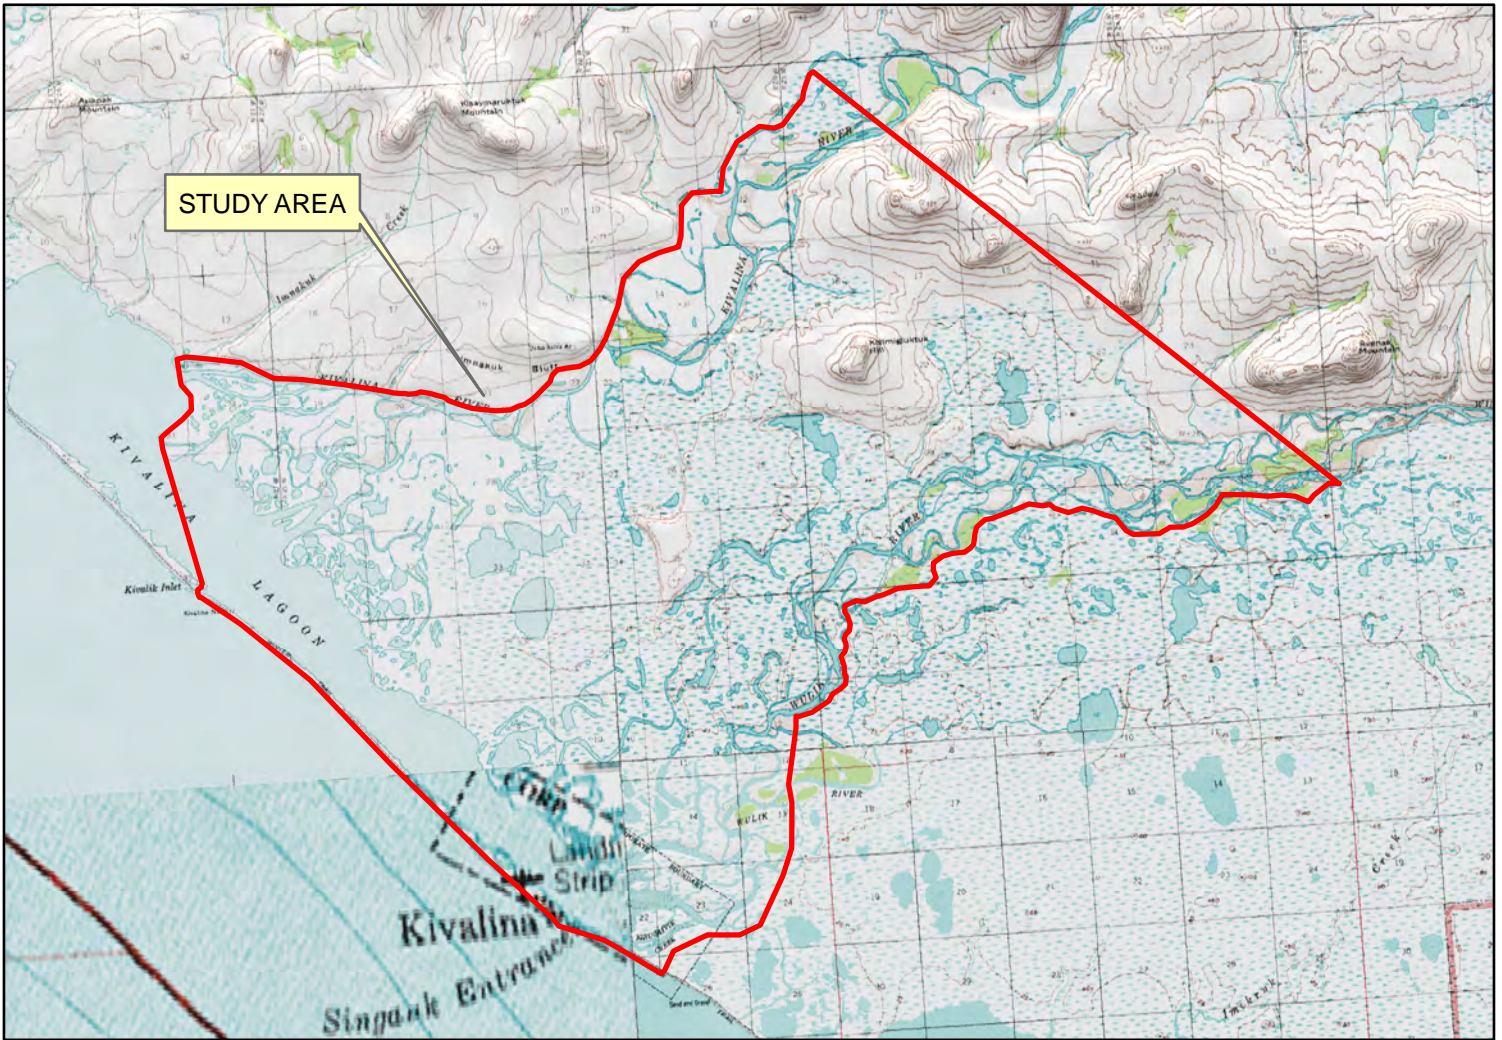

PROJECT
LOCATION

Northwest Arctic Borough
Alaska Department of Transportation
and Public Facilities - Northern Region

Location & Vicinity Map
Project Number: 0002384/NFHWHY00162

DATE: November 2016

FIGURE 1